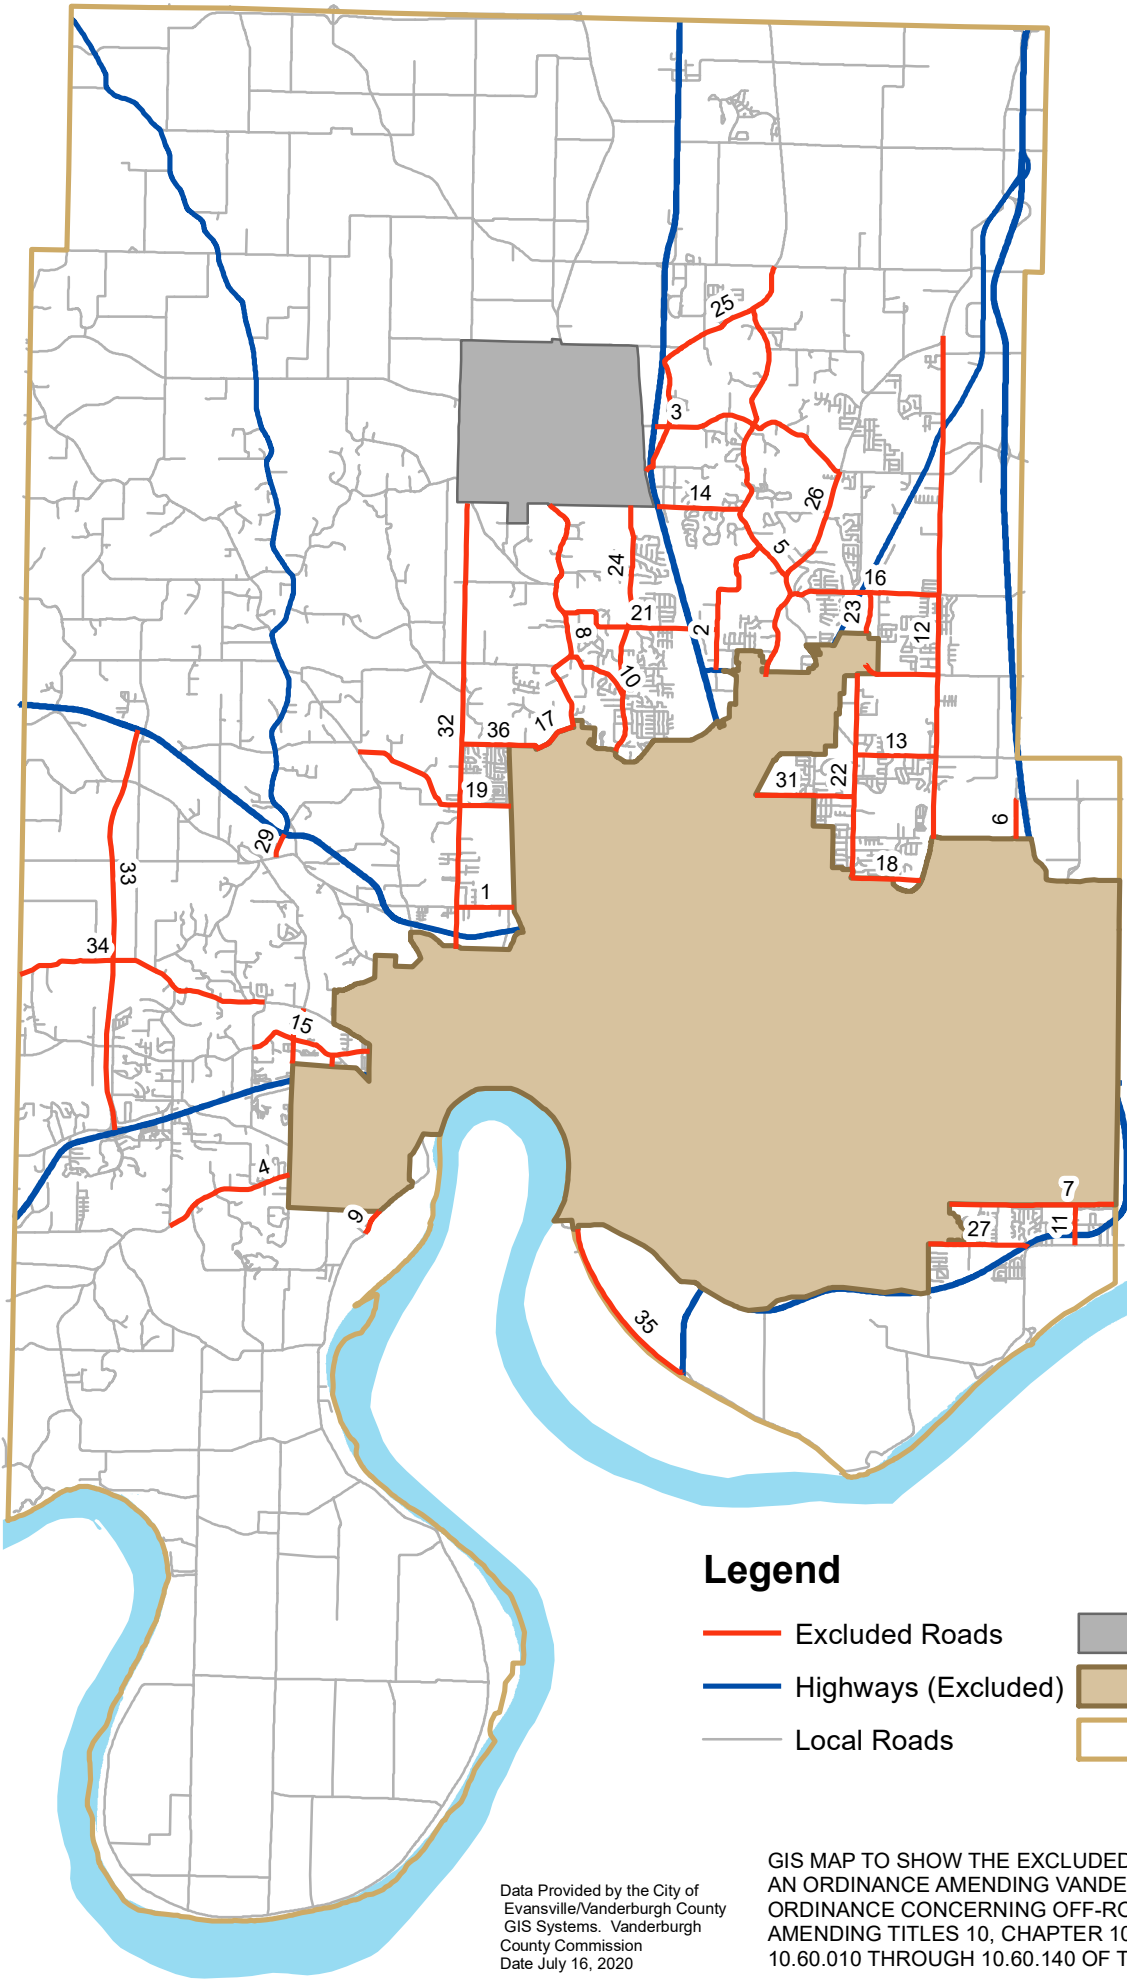

Vanderburgh County Indiana

ID	Name
1	ALLEN RD
2	BAUMGART RD
3	BOONVILLE-NEW HARMONY RD
4	BROADWAY AV
5	BROWNING RD
6	BURKHARDT RD
7	COVERT AV
8	DARMSTADT RD
9	DIXIE FLYER
10	EVERGREEN RD
11	FUQUAY RD
12	GREEN RIVER RD
13	HECKEL RD
14	HILLSDALE RD
15	HOGUE RD
16	KANSAS RD
17	KRATZVILLE RD
18	LYNCH RD
19	MILL RD
20	MILLERSBURG RD
21	MOUNT PLEASANT RD
22	OAK HILL RD
23	OAK HILL RD
24	OLD STATE RD
25	OLD STATE RD
26	PETERSBURG RD
27	POLLACK AV
28	RED BANK RD
29	RESURRECTION DR
30	ROSENBERGER AV
31	ST GEORGE RD
32	ST JOSEPH AV
33	UNIVERSITY PKWY
34	UPPER MOUNT VERNON RD
35	WATERWORKS RD
36	WIMBERG RD

Legend

- Excluded Roads
- Highways (Excluded)
- Local Roads
- Town of Darmstadt
- City of Evansville
- Vanderburgh County

Data Provided by the City of
Evansville/Vanderburgh County
GIS Systems, Vanderburgh
County Commission
Date July 16, 2020

GIS MAP TO SHOW THE EXCLUDED STREETS FOR:
AN ORDINANCE AMENDING VANDERBURGH COUNTY'S
ORDINANCE CONCERNING OFF-ROAD VEHICLES AND GOLF CARTS AND
AMENDING TITLES 10, CHAPTER 10.60, SECTIONS
10.60.010 THROUGH 10.60.140 OF THE VANDERBURGH COUNTY COD